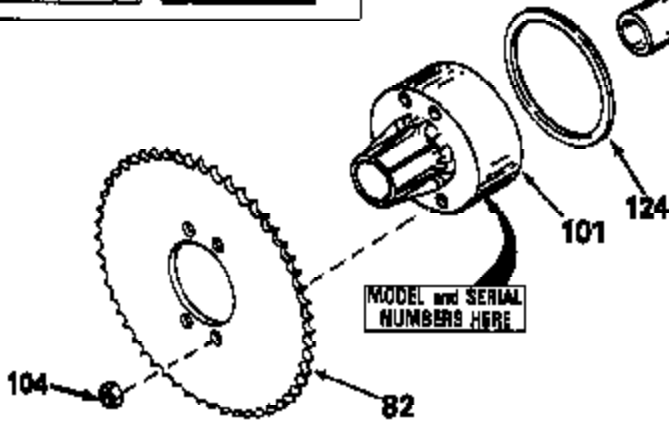

JOIST

SICHER IST DAS:
DAS ORIGINAL

| | |
|-----|-----|
| 47 | 48 |
| 47A | 48A |
| 47B | 48B |
| 47C | 48C |
| 47D | 48D |
| 47E | 48E |
| 47H | 48H |
| 47L | 48L |

| | |
|-----|-----|
| 47M | 48M |
| 47P | 48P |
| 47R | 48R |
| 47V | 48V |
| 47W | 48W |
| 47X | 48X |

| Ref # | Part Number | Qty | Description |
|-------|-------------|----------------------|--|
| 13 | 778067 | | Gear, Bevel (16 teeth) |
| 14 | 778068 | | Gear, Pinion (16 teeth) |
| 17 | 786040 | | Pin, Drive |
| 26 | 792018 | | Ring, Retaining |
| 31 | 780001 | | Washer (3/4" ID x 1-1/2" OD x 1/16" t hick) |
| 31A | 780096 | | Washer, Thrust |
| 47E | 774320 | | Axle (8-23/32" long) |
| 48E | 774321 | | Axle (18-7/32" long) |
| 82 | 786043 | | Sprocket. No Teeth 54. O.D. 8.823 |
| 82 | 786051 | | Sprocket. No Teeth 60. O.D. 9.841 |
| 82 | 786070 | | Sprocket. No Teeth 48. O.D. 7.920 |
| 82 | 786041A | | Sprocket. No Teeth 45. O.D. 7.389 |
| 82 | 786042 | | Sprocket. No Teeth 40. O.D. 6.650 |
| 90 | 788067B | 100-169A Peerless | Grease (32 oz. bottle Bentonite greas e) |
| 101 | 774344 | | Differential Carrier Hsg (Incl. 137) |
| 102 | 774345 | | Differential Carrier Hsg (Incl. 139) |
| 103 | 792041 | | Screw, 5/16-18 x 3-3/4" |
| 104A | 792061 | | Washer, Flat, 5/16" |
| 104 | 792042 | | Nut, Lock, 5/16-18 (Use as required) |
| 137 | 780077 | | Bushing (3/4" ID x 1-1/16" OD x 2-1/1 6" long) |
| 139 | 780077 | | Bushing (3/4 ID x 1-1/16" OD x 2-1/16 " long) |